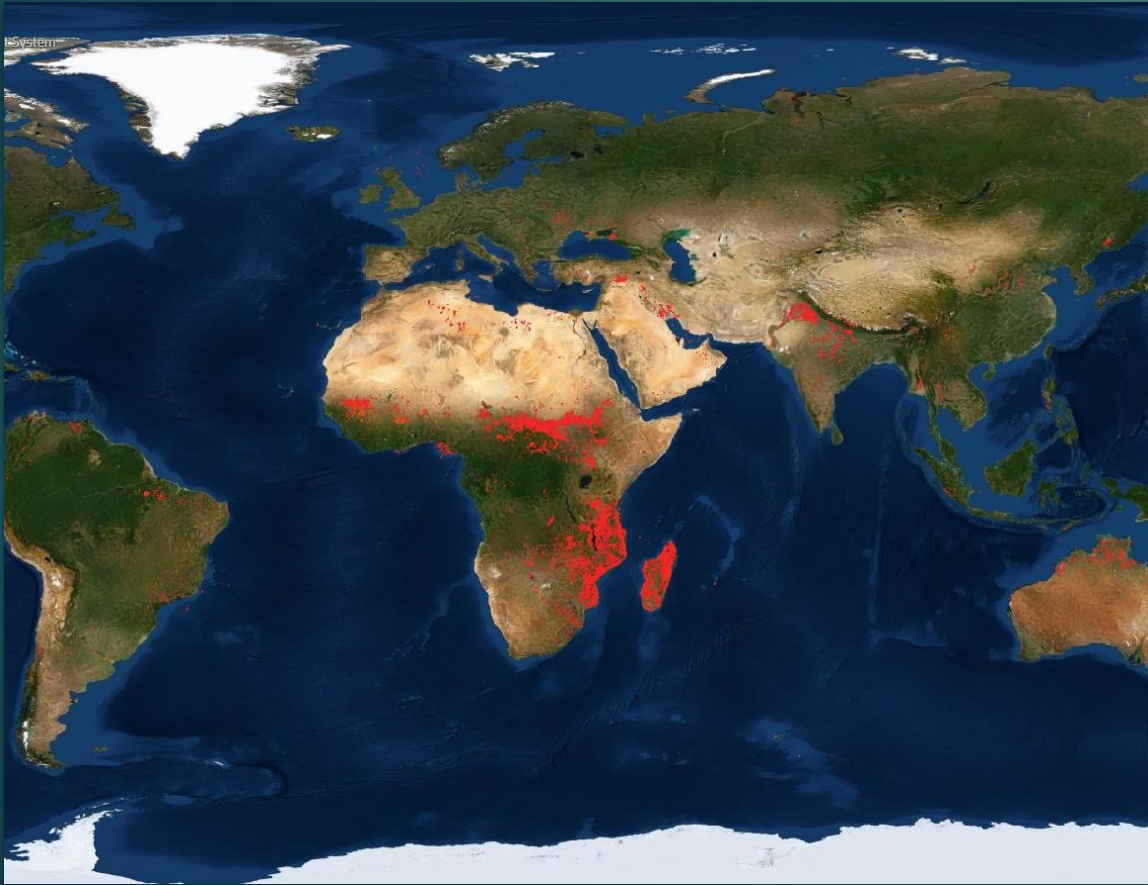

A Baby Groot figurine is centered in the background, rendered in a semi-transparent teal color. The figurine is in a dynamic, slightly off-balance pose with its arms and legs outstretched. The background is a dark teal gradient. In the top right corner, there is a solid red rectangular block.

# WHAT IS THE BABY GROOT TOKEN?

Baby Groot Token: It was established to draw attention to forest fires and tree destruction around the world, to examine the causes of extinction of rapidly decreasing tree and plant communities and to find solutions to these problems, and to help all humanity and future generations live in a healthier and greener world. It is literally a community and charity project.

# EVERY YEAR, 15 BILLION TREES ARE DESTROYED ON AN AVERAGE!

- ▶ In a study conducted by Yale University in the USA in 2015, there are more than 3 trillion trees worldwide, but the number of trees has decreased by 46% since the first civilizations, and an average of 15 billion trees are destroyed every year due to clearing of agricultural land, poor forest management, and fires. stressed.
- ▶ "We've halved the number of trees on Earth so far, and we're starting to see the effects on both the climate and human health," said Thomas Crowther, who led the study.
- ▶ <https://news.yale.edu/2015/09/02/seeing-forest-and-trees-all-3-trillion-them>

# WOULD YOU LIKE TO SEE THE ONGOING FOREST FIRES IN THE WORLD?

- ▶ The American Space and Aviation Administration (NASA) maintains a mapping system called "FIRMS", where forest fires in the world can be monitored simultaneously via satellites.
- ▶ You can access it by clicking this link:  
<https://firms.modaps.eosdis.nasa.gov/map/#d:24hrs;@0.0,0.0,3z>
- ▶ (The image belongs to 17.11.2021. It is an example image.)